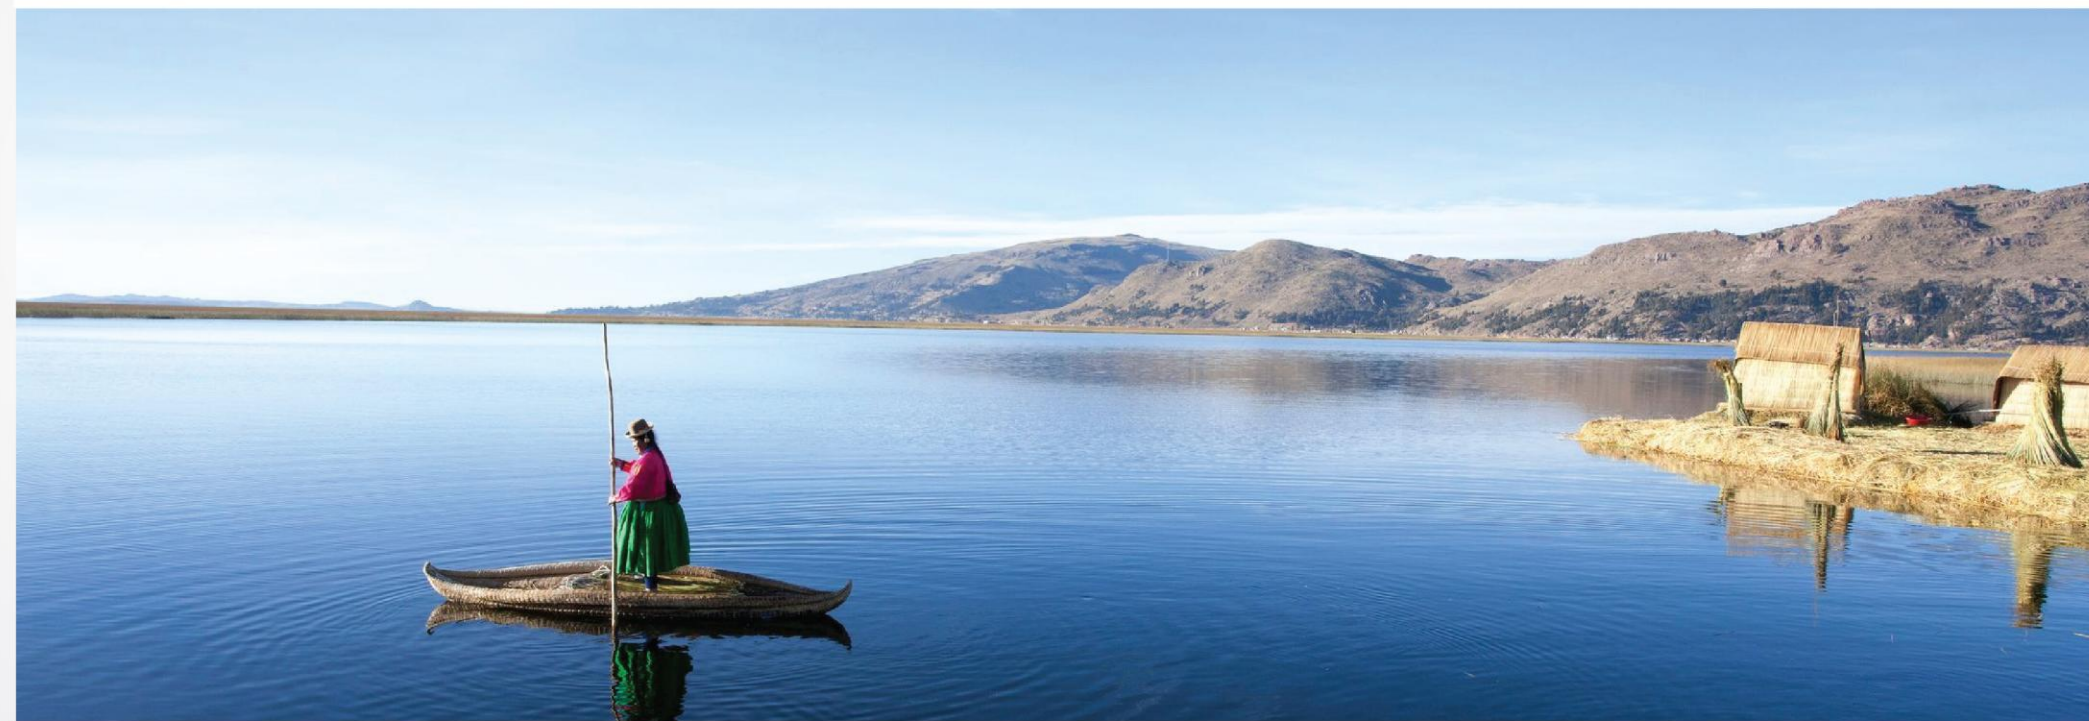

Titicaca Cruise Line Perú E.I.R.L. / own local operator
turismoBolivia

IntiWata Cultural Complex® / own attraction
turismoBolivia

SunIsland Retreat & Spa® / own lodge
turismoBolivia

Transturin

authenticexperiences

OWN OPERATION

- La Paz city.

- Titicaca lake.

- Uyuni salt flats.

OWN PRODUCTS & EQUIPMENT

- Vehicles in La Paz city.
- Catamaran Cruisers in Titicaca lake.
- Inti Wata cultural attraction at Sun Island.
- Expedition Panoramic Vehicle (EPV) in Uyuni salt flats.